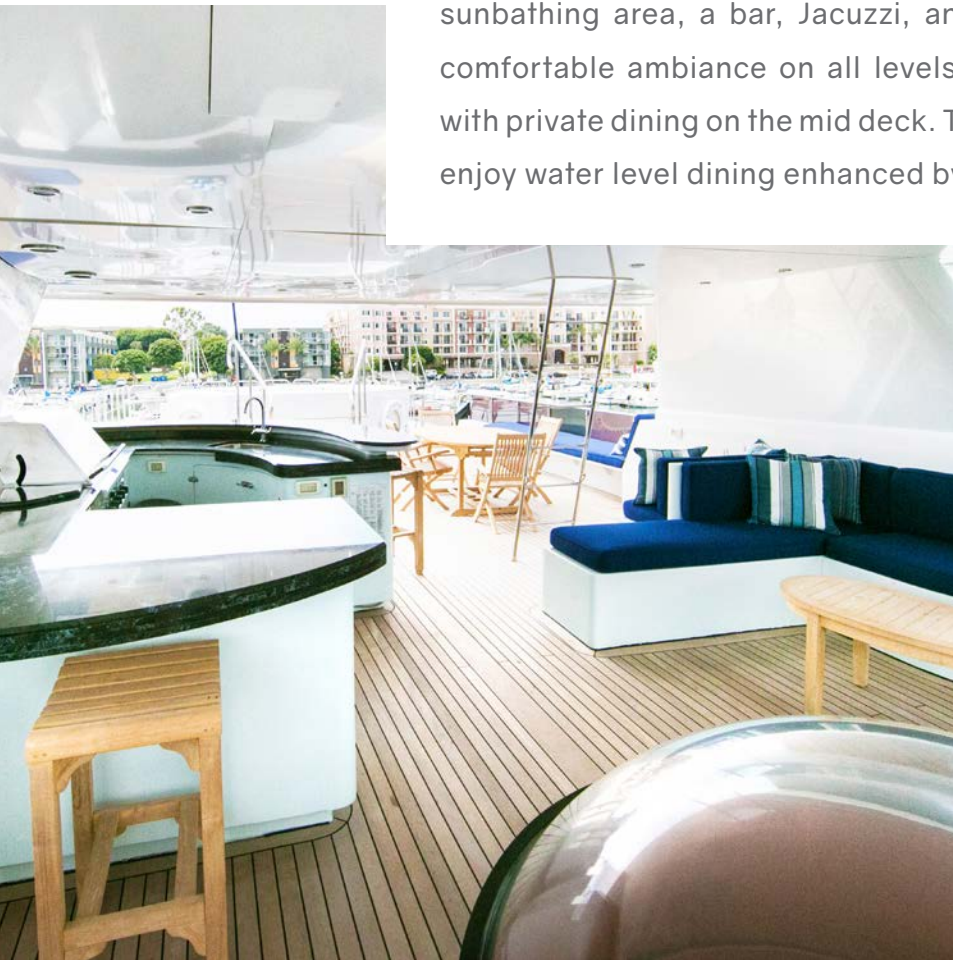

**ELITE**  
adventure  
TOURS

---

ULTIMATE LAND, SEA & AIR EXPERIENCE

143 FEET OF  
*LUXURY*

---

---

The luxurious Sun Coast yacht is a modern yet sophisticated vessel with no detail left untouched. With 143 feet of contemporary external lines, four levels of spacious deck space, modern luxury interior and a professional crew at the ready and available, she is without a doubt, a gem.

## *DECKS*

Prepare to be exhilarated watching sunrises and sunsets from the observation tower. The upper deck features over 55 feet of private sunbathing area, a bar, Jacuzzi, and helicopter access. Enjoy a warm, comfortable ambiance on all levels, including space for a dance floor, with private dining on the mid deck. The lower outdoor deck is where you'll enjoy water level dining enhanced by a top of the line sound system.

## *INTERIOR*

---

Furnishings in the living spaces are contemporary, elegant, and comfortable. Indoor seating in the common areas provides ample space for relaxing to watch one of 15 television screens, to play board games, or enjoy conversation over appetizers and beverages. Don't forget to relax in one of six beautiful staterooms or chill out in the steamroom.