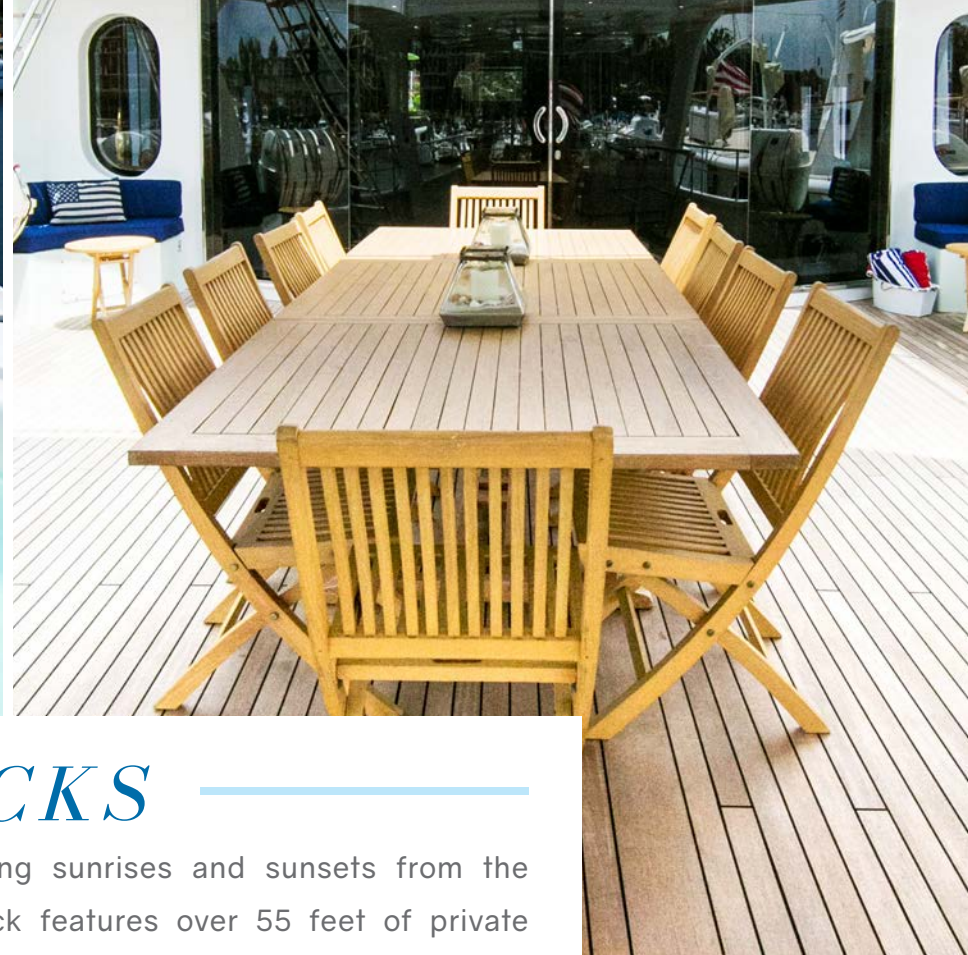

**ELITE**  
adventure  
TOURS

---

ULTIMATE LAND, SEA & AIR EXPERIENCE

143 FEET OF  
*LUXURY*

---

---

The luxurious Sun Coast yacht is a modern yet sophisticated vessel with no detail left untouched. With 143 feet of contemporary external lines, four levels of spacious deck space, modern luxury interior and a professional crew at the ready and available, she is without a doubt, a gem.

## *DECKS*

Prepare to be exhilarated watching sunrises and sunsets from the observation tower. The upper deck features over 55 feet of private sunbathing area, a bar, Jacuzzi, and helicopter access. Enjoy a warm, comfortable ambiance on all levels, including space for a dance floor, with private dining on the mid deck. The lower outdoor deck is where you'll enjoy water level dining enhanced by a top of the line sound system.

## *INTERIOR*

---

Furnishings in the living spaces are contemporary, elegant, and comfortable. Indoor seating in the common areas provides ample space for relaxing to watch one of 15 television screens, to play board games, or enjoy conversation over appetizers and beverages. Don't forget to relax in one of six beautiful staterooms or chill out in the steamroom.