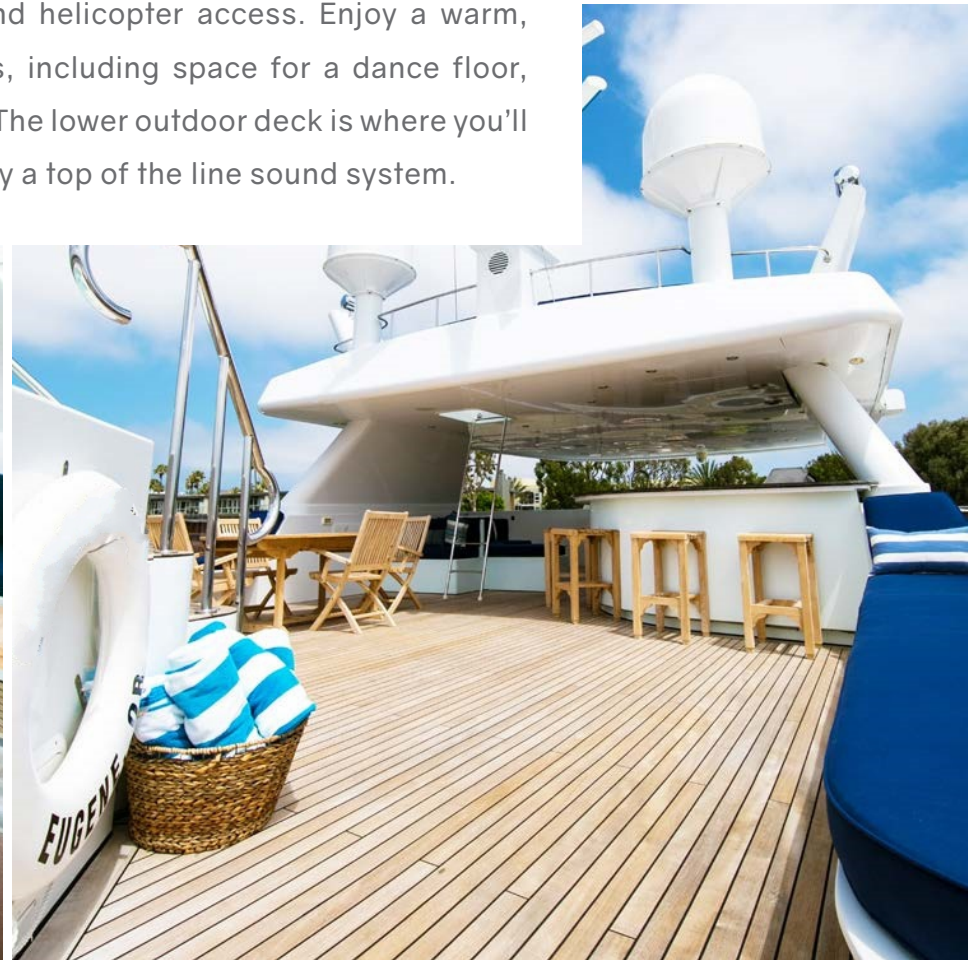

## *DECKS*

Prepare to be exhilarated watching sunrises and sunsets from the observation tower. The upper deck features over 55 feet of private sunbathing area, a bar, Jacuzzi, and helicopter access. Enjoy a warm, comfortable ambiance on all levels, including space for a dance floor, with private dining on the mid deck. The lower outdoor deck is where you'll enjoy water level dining enhanced by a top of the line sound system.

## *INTERIOR*

---

Furnishings in the living spaces are contemporary, elegant, and comfortable. Indoor seating in the common areas provides ample space for relaxing to watch one of 15 television screens, to play board games, or enjoy conversation over appetizers and beverages. Don't forget to relax in one of six beautiful staterooms or chill out in the steamroom.